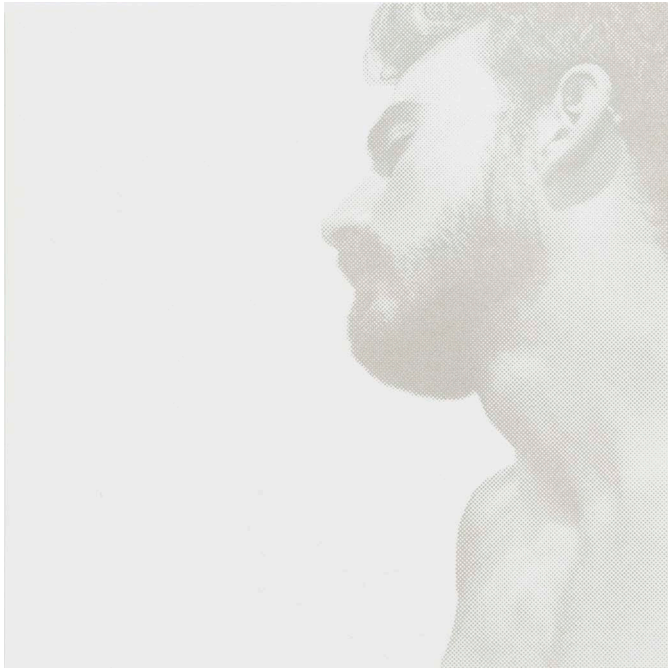

Leonie Oakes

She
intaglio & relief print
19 x 19 cm
printed by Dark Matter

Sharron Okines

The Magical Mirror
linocut
19 x 19 cm

sharronokines.weebly.com

Travis Paterson

Saints
screenprint
19 x 19 cm

Jim Pavlidis