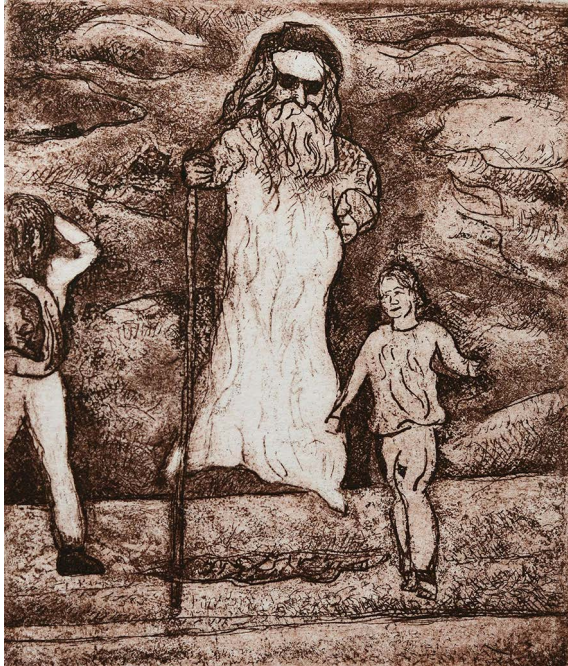

Soula Mantalvanos

Mrs
hard ground etching
19 x 19 cm
printed by Theo Mantalvanos

www.ooi.com.au/art

represented by Port Jackson Press

Terry Matassoni

Floating man
etching & aquatint
11.5 x 10 cm
printed by Jaime Powell