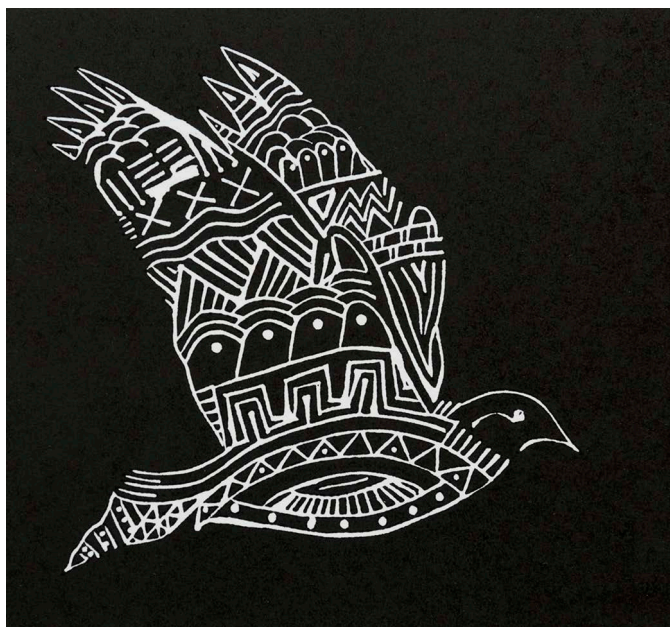

Julian Stow

Flight
linocut
14 x 15 cm