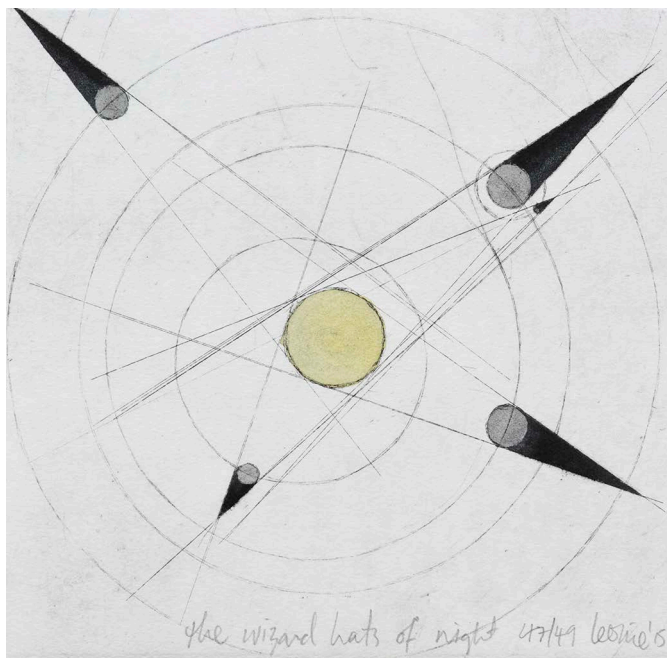

Leonie Connellan

The wizard hats of night
hand coloured etching
19 x 19 cm

www.crumpart.net