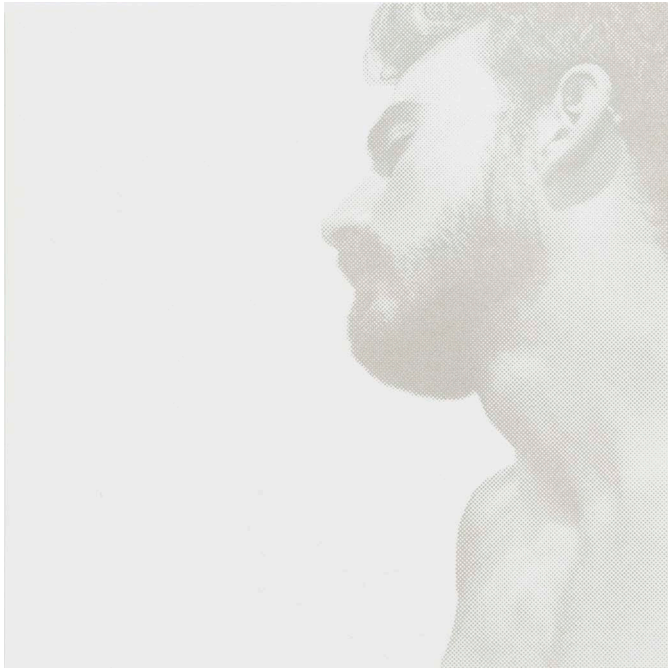

Aaron McLoughlin

King
linocut
19 x 19 cm
printed by Rona Green

Leonie Oakes

She
intaglio & relief print
19 x 19 cm
printed by Dark Matter

Sharron Okines

The Magical Mirror
linocut
19 x 19 cm

sharronokines.weebly.com