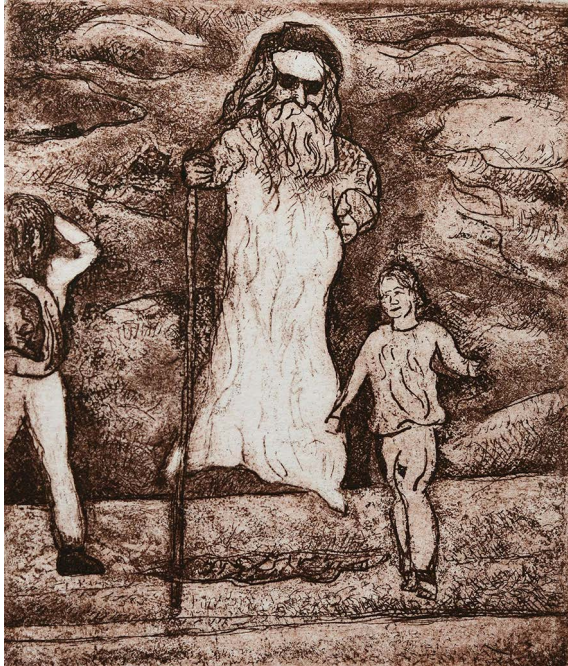

Terry Matassoni

Floating man
etching & aquatint
11.5 x 10 cm
printed by Jaime Powell

www.terrymatassoni.com

represented by Australian Galleries