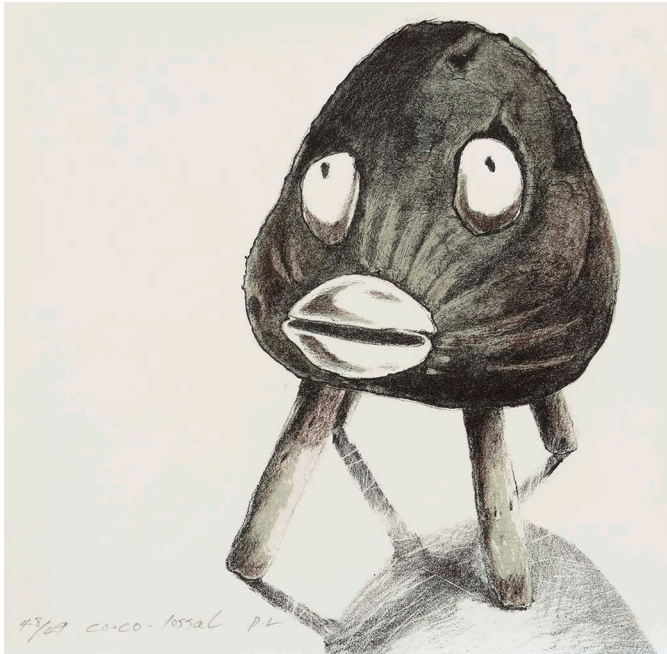

Peter Lancaster

Co co lossal
lithograph
15 x 18 cm