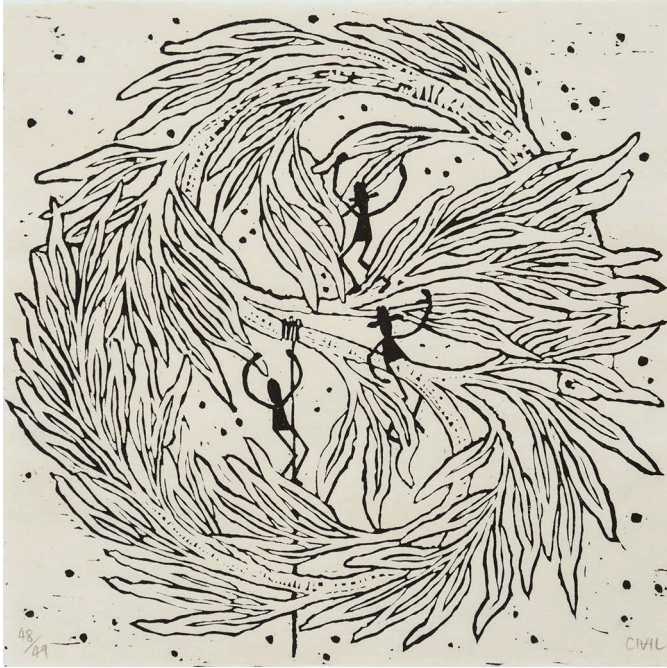

Emma Armstrong-Porter

Killing on the Spree
linocut
19 x 19 cm

Louise Blyton

Gaze
woodcut
19 x 19 cm
printed by Rosalind Atkins

www.louiseblyton.com.au

Miranda Burton

Yolk
linocut
18 x 19 cm

mirrandaburton.blogspot.com.au